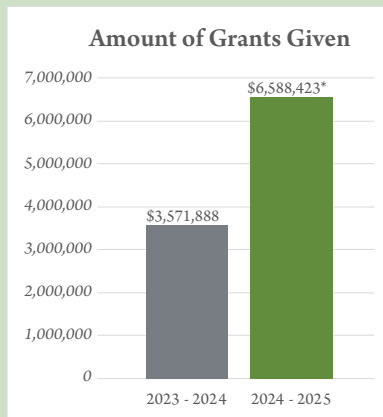

GROWTH OF GRANTMAKING through the Foothills Community Foundation

84% increase
unaudited*

35% increase

FROM THE PRESIDENT

Our 25th Anniversary Year, 2024 – 2025, was marked with many significant milestones. Perhaps none stood out brighter than our overall grant distributions from July 1, 2024 – June 30, 2025. We recorded grant distributions during our most recent fiscal year of more than \$6,500,000. That was the highest level of annual grant distributions in our history. It brings our total grant distribution since our inception in 1999 to over \$36.6 million.