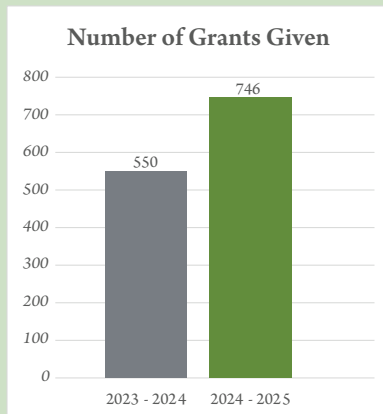

GROWTH OF GRANTMAKING through the Foothills Community Foundation

84% increase
unaudited*

35% increase

FROM THE PRESIDENT

Our 25th Anniversary Year, 2024 – 2025, was marked with many significant milestones. Perhaps none stood out brighter than our overall grant distributions from July 1, 2024 – June 30, 2025. We recorded grant distributions during our most recent fiscal year of more than \$6,500,000. That was the highest level of annual grant distributions in our history. It brings our total grant distribution since our inception in 1999 to over \$36.6 million.